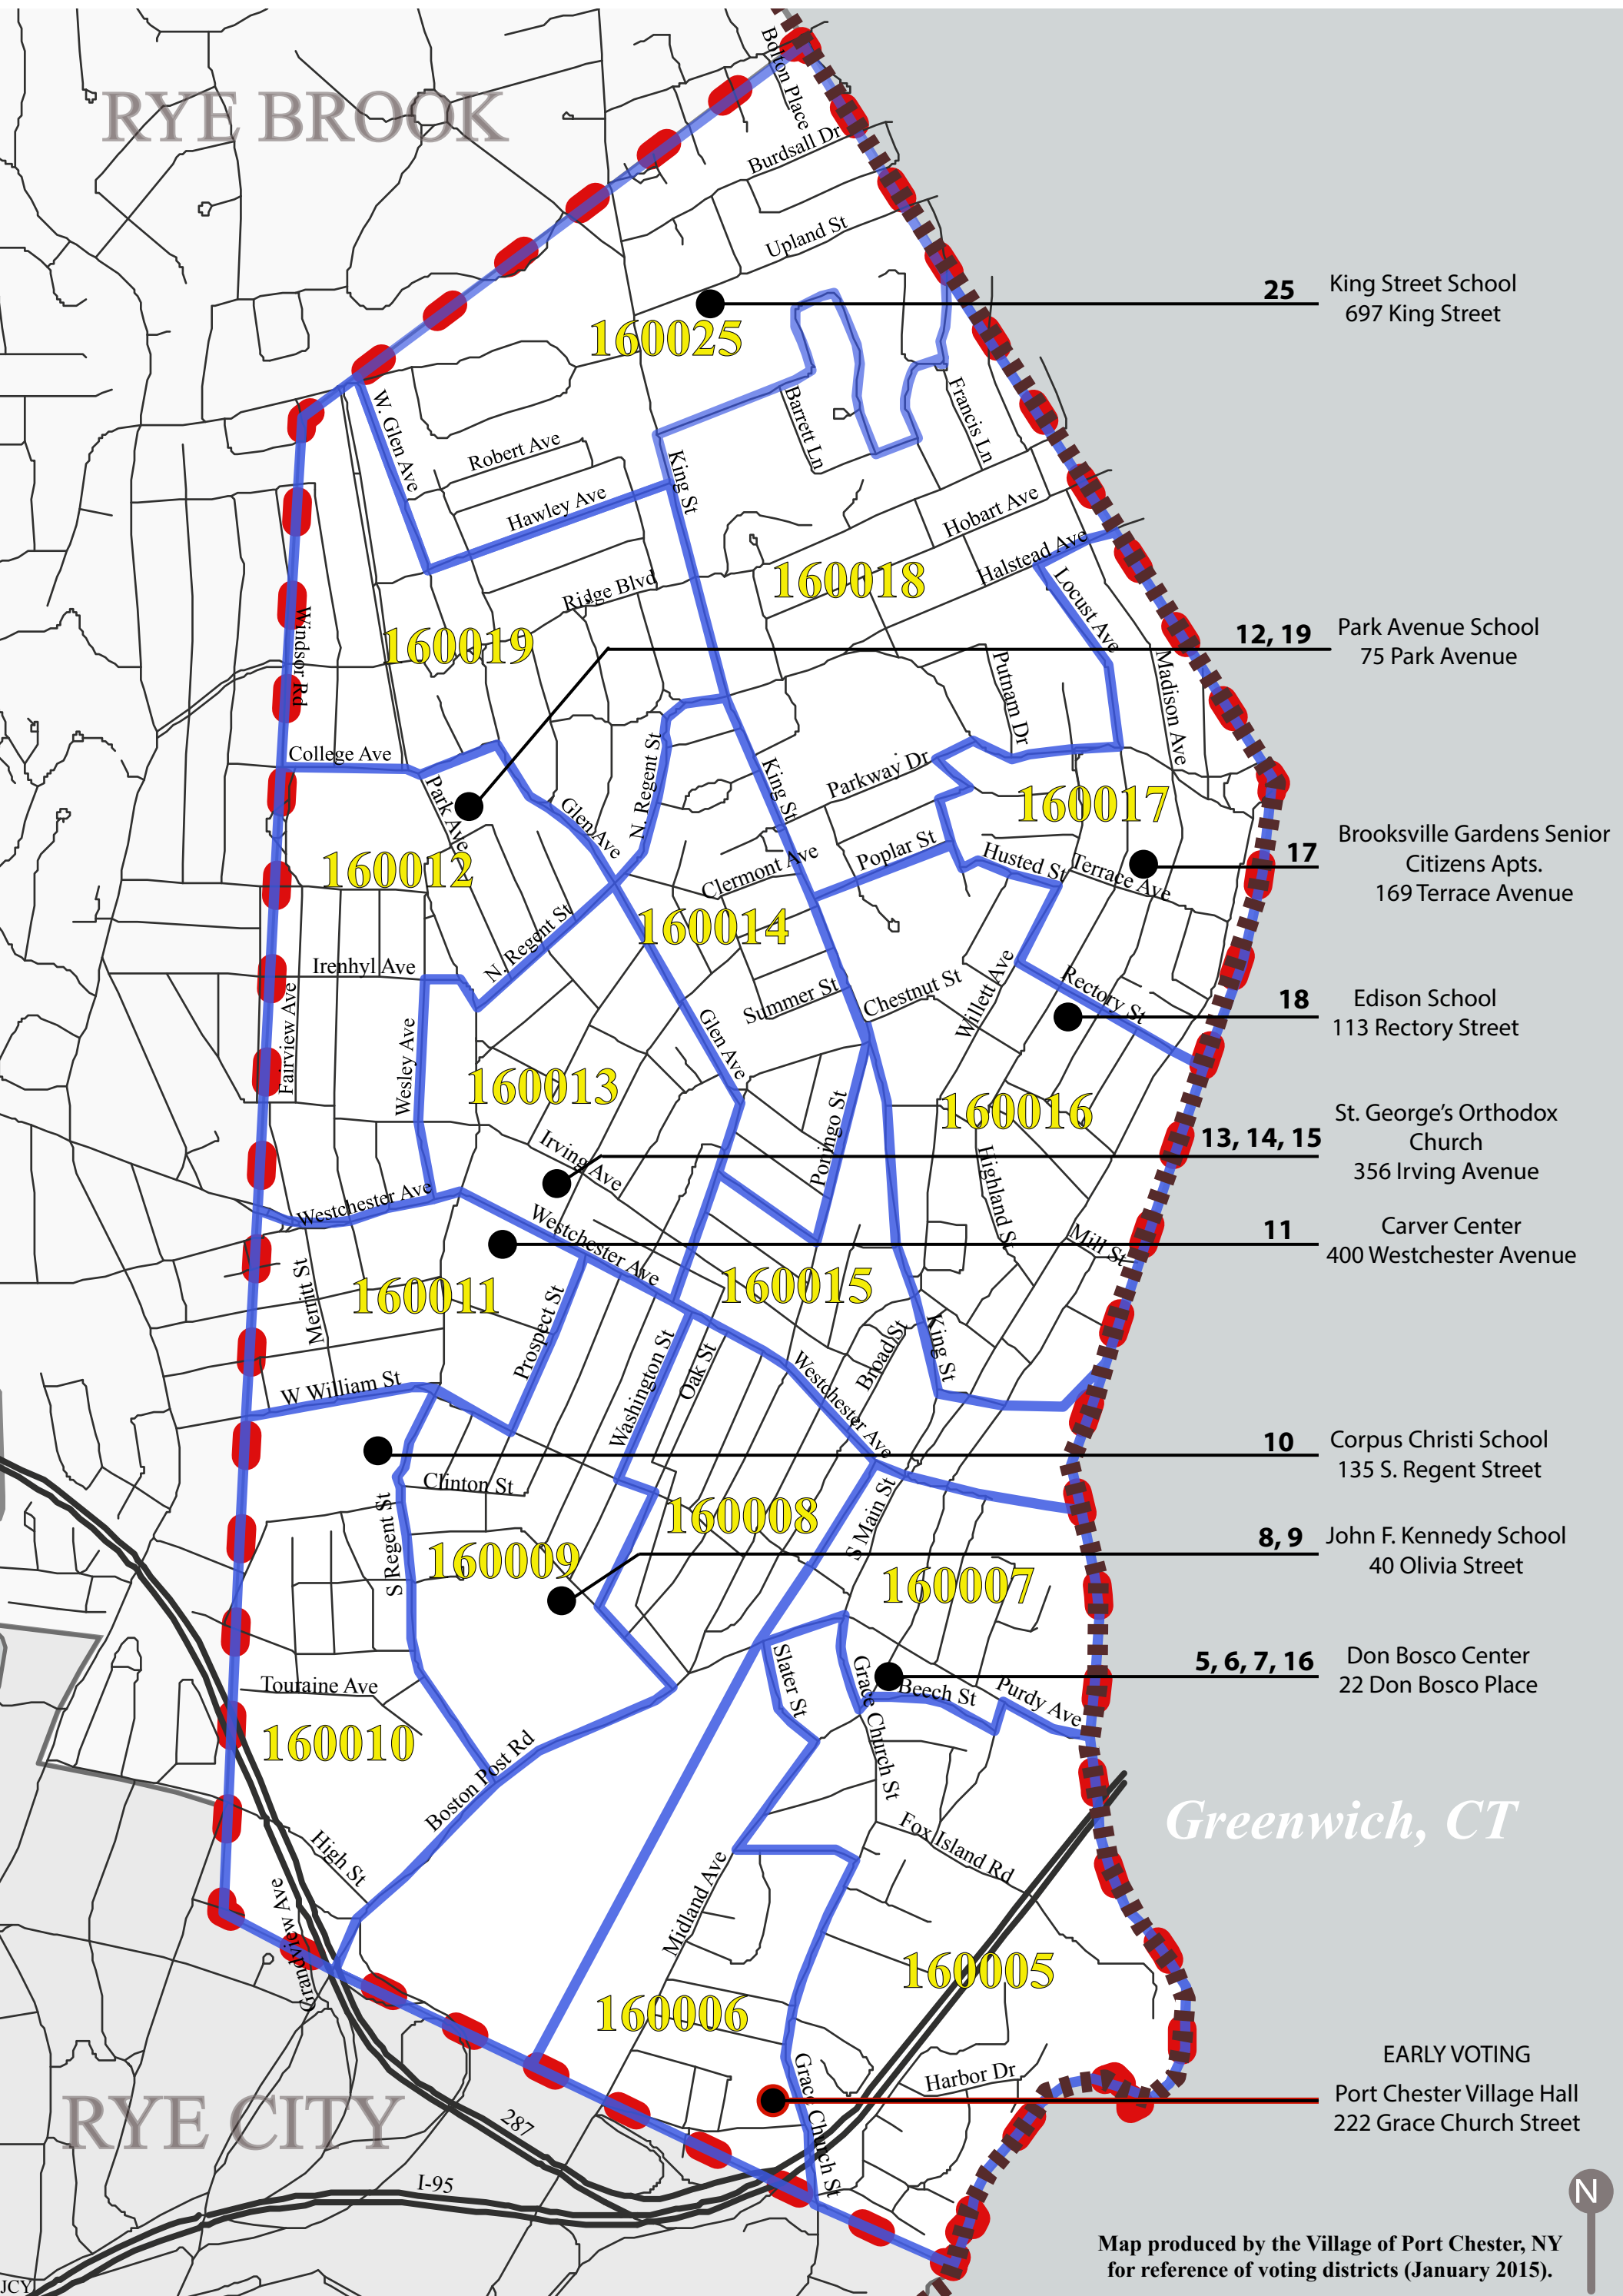

# VILLAGE OF PORT CHESTER VOTING DISTRICTS

**25** King Street School  
697 King Street

**12, 19** Park Avenue School  
75 Park Avenue

**17** Brooksville Gardens Senior  
Citizens Apts.  
169 Terrace Avenue

**18** Edison School  
113 Rectory Street

**13, 14, 15** St. George's Orthodox  
Church  
356 Irving Avenue

**11** Carver Center  
400 Westchester Avenue

**10** Corpus Christi School  
135 S. Regent Street

**8, 9** John F. Kennedy School  
40 Olivia Street

**5, 6, 7, 16** Don Bosco Center  
22 Don Bosco Place

**EARLY VOTING**  
Port Chester Village Hall  
222 Grace Church Street