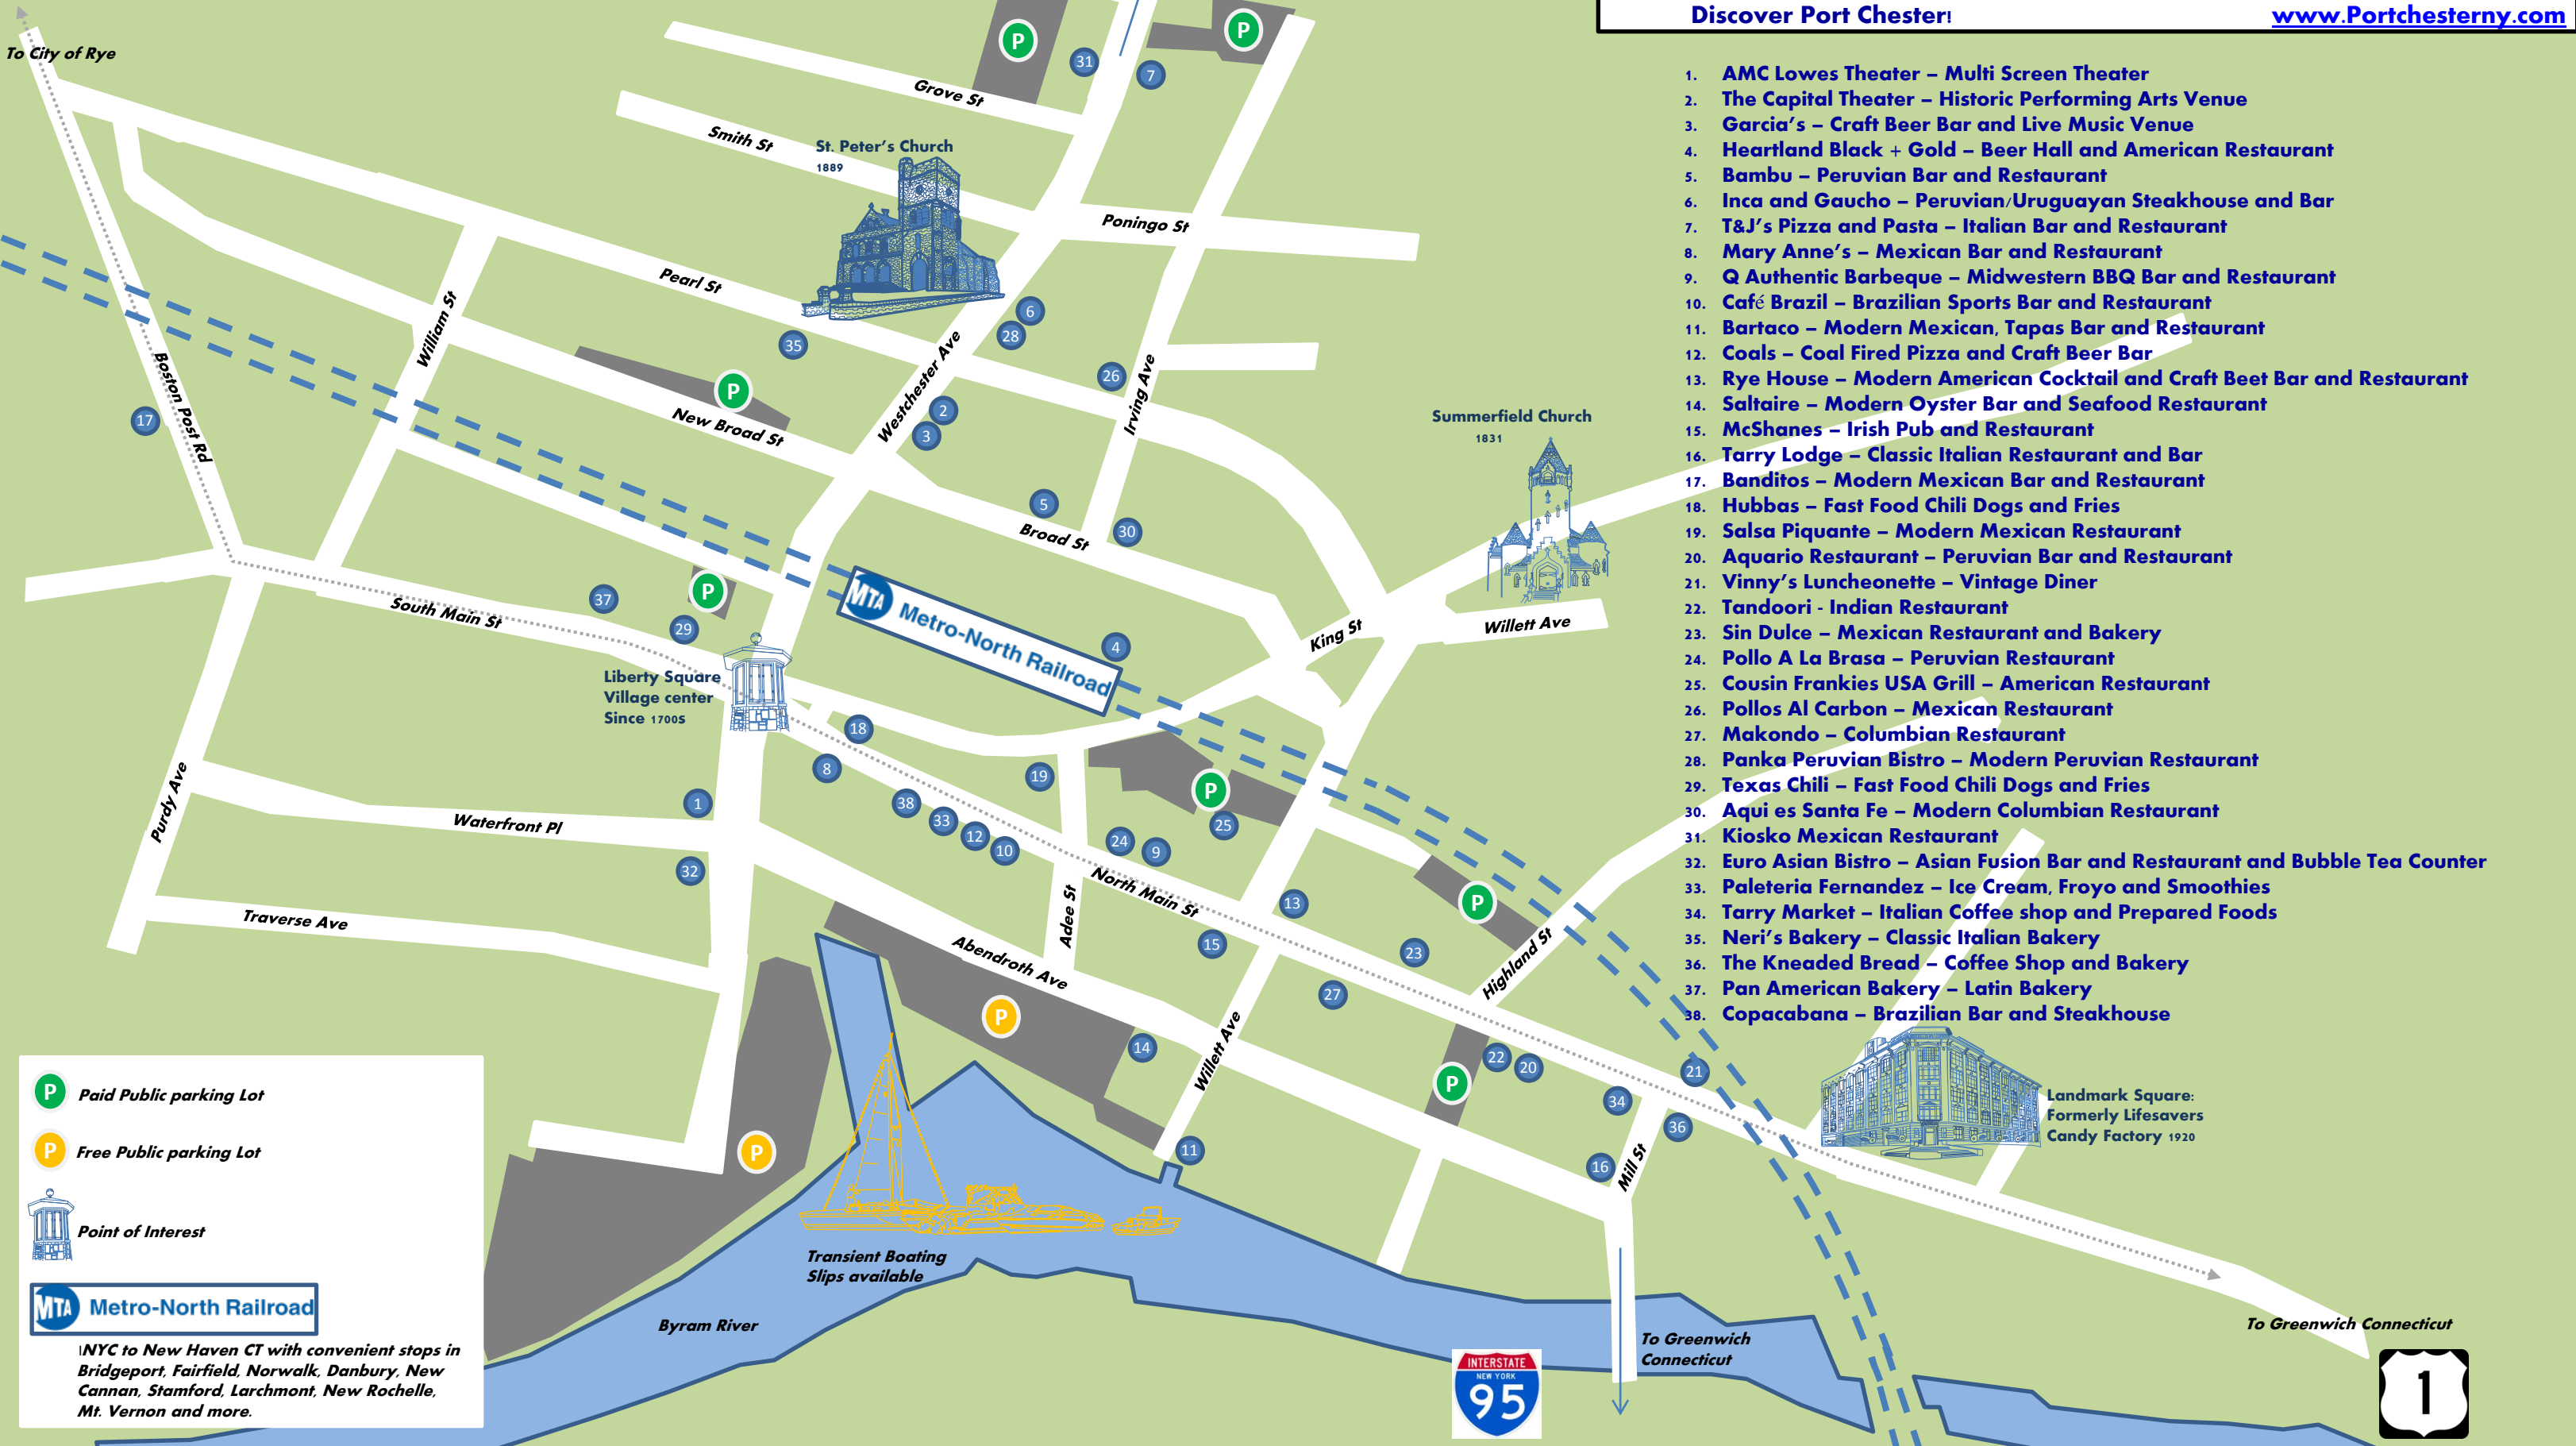

The Village of

Port Chester, NY

The Restaurant and Entertainment
Capital of Westchester County

Discover Port Chester!

www.Portchesterny.com

To City of Rye

To the Village of
Rye Brook

1. AMC Lowes Theater – Multi Screen Theater
2. The Capital Theater – Historic Performing Arts Venue
3. Garcia's – Craft Beer Bar and Live Music Venue
4. Heartland Black + Gold – Beer Hall and American Restaurant
5. Bambu – Peruvian Bar and Restaurant
6. Inca and Gaucho – Peruvian/Uruguayan Steakhouse and Bar
7. T&J's Pizza and Pasta – Italian Bar and Restaurant
8. Mary Anne's – Mexican Bar and Restaurant
9. Q Authentic Barbeque – Midwestern BBQ Bar and Restaurant
10. Café Brazil – Brazilian Sports Bar and Restaurant
11. Bartaco – Modern Mexican, Tapas Bar and Restaurant
12. Coals – Coal Fired Pizza and Craft Beer Bar
13. Rye House – Modern American Cocktail and Craft Beet Bar and Restaurant
14. Saltaire – Modern Oyster Bar and Seafood Restaurant
15. McShanes – Irish Pub and Restaurant
16. Tarry Lodge – Classic Italian Restaurant and Bar
17. Banditos – Modern Mexican Bar and Restaurant
18. Hubbas – Fast Food Chili Dogs and Fries
19. Salsa Piquante – Modern Mexican Restaurant
20. Aquario Restaurant – Peruvian Bar and Restaurant
21. Vinny's Luncheonette – Vintage Diner
22. Tandoori - Indian Restaurant
23. Sin Dulce – Mexican Restaurant and Bakery
24. Pollo A La Brasa – Peruvian Restaurant
25. Cousin Frankies USA Grill – American Restaurant
26. Pollos Al Carbon – Mexican Restaurant
27. Makondo – Columbian Restaurant
28. Panka Peruvian Bistro – Modern Peruvian Restaurant
29. Texas Chili – Fast Food Chili Dogs and Fries
30. Aqui es Santa Fe – Modern Columbian Restaurant
31. Kiosko Mexican Restaurant
32. Euro Asian Bistro – Asian Fusion Bar and Restaurant and Bubble Tea Counter
33. Paeteria Fernandez – Ice Cream, Froyo and Smoothies
34. Tarry Market – Italian Coffee shop and Prepared Foods
35. Neri's Bakery – Classic Italian Bakery
36. The Kneaded Bread – Coffee Shop and Bakery
37. Pan American Bakery – Latin Bakery
38. Copacabana – Brazilian Bar and Steakhouse

P Paid Public parking Lot

P Free Public parking Lot

Point of Interest

MTA Metro-North Railroad

INYC to New Haven CT with convenient stops in Bridgeport, Fairfield, Norwalk, Danbury, New Cannan, Stamford, Larchmont, New Rochelle, Mt. Vernon and more.

Landmark Square:
Formerly Lifesavers
Candy Factory 1920