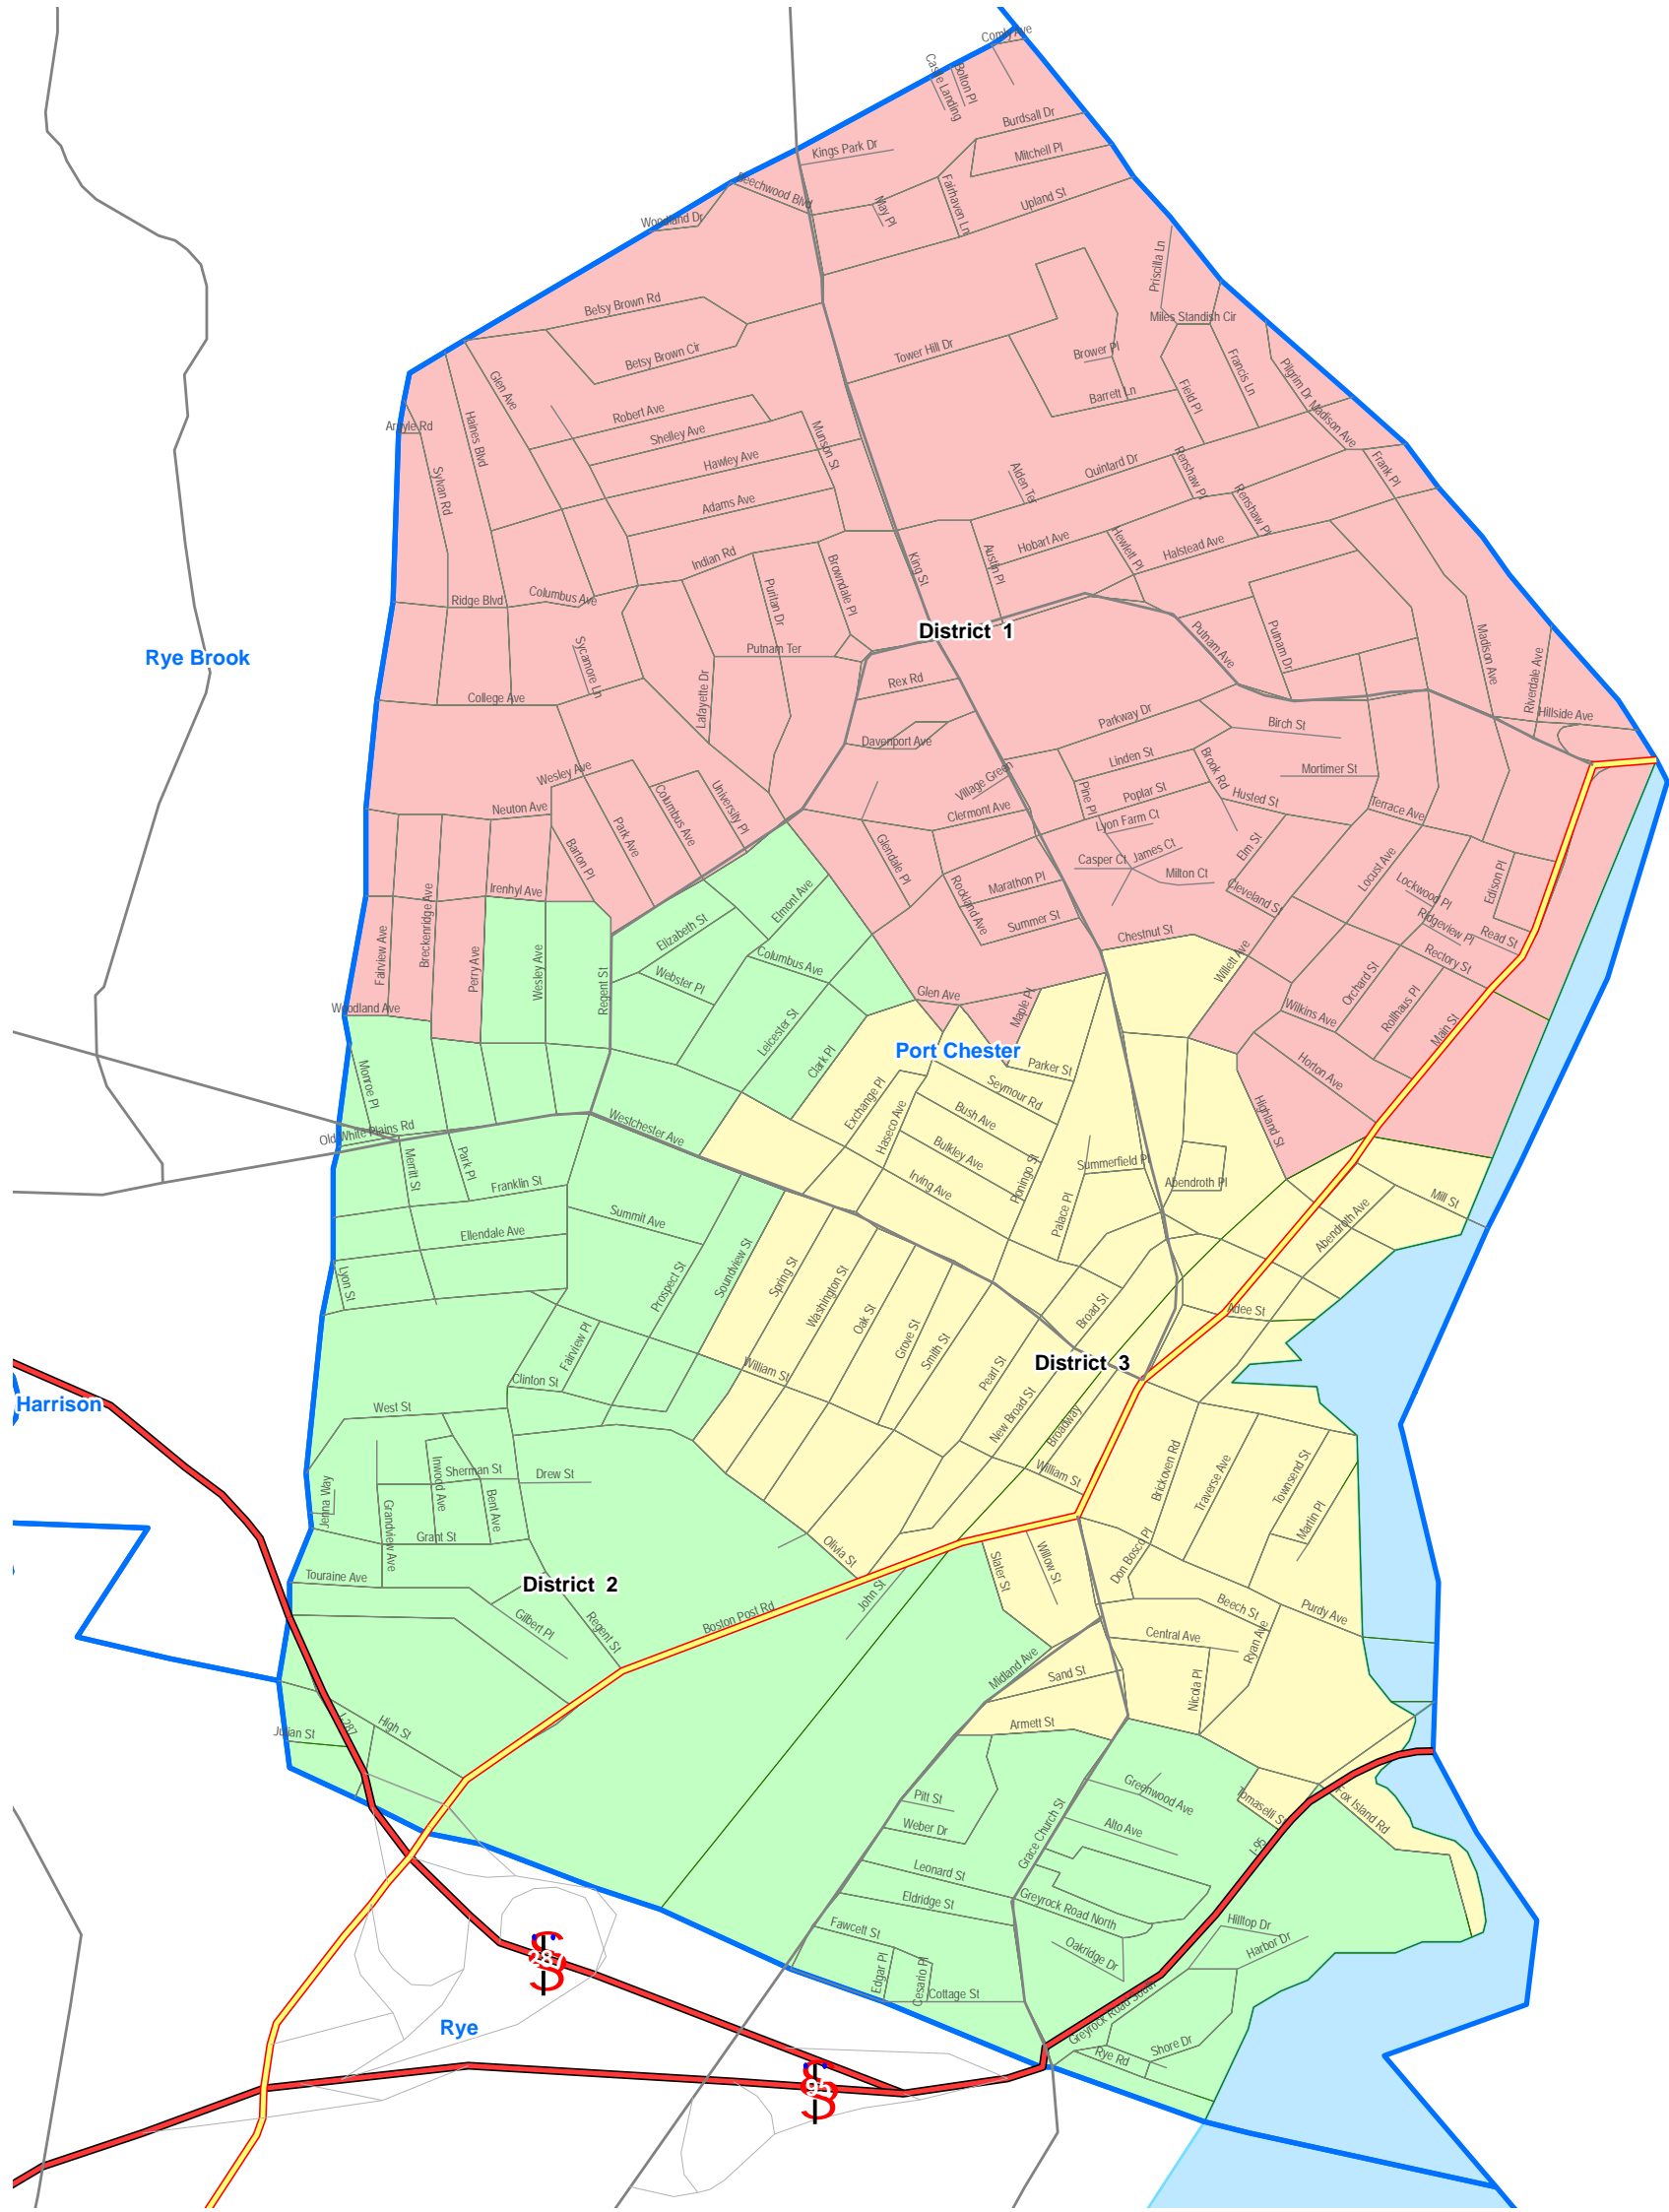

# Proposed Plan C Village of Port Chester, NY

Prepared by:  
U.S. Department of Justice

## Legend

-  Interstate Highways
-  Highway
-  Local Roads
-  Ramps
-  Places
-  Census Blocks
-  Water Bodies

## Districts

-  D1
-  D2
-  D3